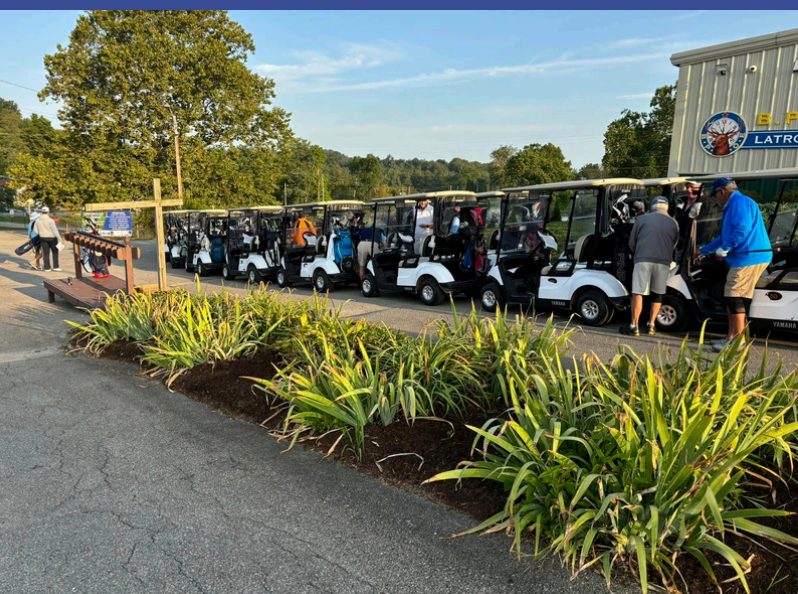

EXPERIENCE THE COURSE

COURSE STATS:

The Latrobe Elks Golf Club, established in 1961, is a semi-private 18-hole course located in Latrobe, Pennsylvania.

Spanning 6,408 yards from the longest tees, it offers a par-72 layout that caters to golfers of varying skill levels.

The course is characterized by its narrow, tree-lined fairways and fast, undulating greens, providing a challenging yet fair experience.

Water hazards and strategically placed sand bunkers add to the complexity, particularly on holes like the 169-yard par-3 10th, which features a pond between the tee box and green.

EXTRAS:

The Latrobe Elks Golf Club also offers amenities such as a driving range, putting green, and a pro shop stocked with apparel and equipment from major brands that offers a 15% discount to golf members.

GUESTS:

The Latrobe Elks invites guests, leagues and outings to enjoy the course year round, as weather permits.

Overall, the Latrobe Elks Golf Club delivers a rewarding golfing experience for everyone, combining a thoughtfully designed course with comprehensive facilities and a welcoming atmosphere.